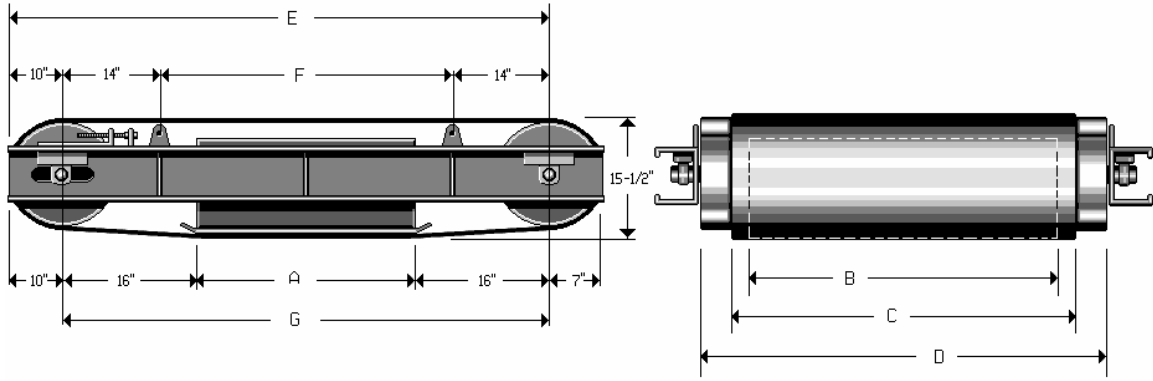

# Overhead Crossbelt Self-Cleaning Magnets

MODEL NO.	
A- Mag. Width	
B- Mag. Length	
C- Belt Width	
D- Pulley Width	
Approx. Weight	

# CROSSBELT DIMENSIONS

MODEL	A	B	C	D	E	F	G	HP	Weight
MCO-316	16	15	18						
MCO-320	20	15	18						
MCO-324	24	15	18						
MCO-330	30	15	18						
MCO-336	36	15	18						
MCO-416	16	21	24						
MCO-420	20	21	24						
MCO-424	24	21	24						
MCO-430	30	21	24						
MCO-436	36	21	24						
MCO-442	42	21	24						
MCO-448	48	21	24						
MCO-454	54	21	24						
MCO-516	16	26	28						
MCO-520	20	26	28						
MCO-524	24	26	28						
MCO-530	30	26	28						
MCO-540	40	26	28						
MCO-548	48	26	28						
MCO-554	54	26	28						
MCO-560	60	26	28						
MCO-616	16	31	34						
MCO-620	20	31	34						
MCO-624	24	31	34						
MCO-630	30	31	34						
MCO-636	36	31	34						
MCO-642	42	31	34						
MCO-648	48	31	34						
MCO-654	54	31	34						
MCO-660	60	31	34						
MCO-720	20	36	40						
MCO-724	24	36	40						
MCO-730	30	36	40						
MCO-736	36	36	40						
MCO-742	42	36	40						
MCO-748	48	36	40						
MCO-754	54	36	40						
MCO-760	60	36	40						
MCO-824	24	41	44						
MCO-830	30	41	44						
MCO-836	36	41	44						
MCO-842	42	41	44						
MCO-848	48	41	44						
MCO-854	54	41	44						
MCO-860	60	41	44						
MCO-924	24	46	48						
MCO-930	30	46	48						
MCO-936	36	46	48						
MCO-942	42	46	48						
MCO-948	48	46	48						
MCO-954	54	46	48						
MCO-960	60	46	48						
MCO-1024	24	51	54						
MCO-1030	30	51	54						
MCO-1036	36	51	54						
MCO-1042	42	51	54						
MCO-1048	48	51	54						
MCO-1054	54	51	54						
MCO-1060	60	51	54						