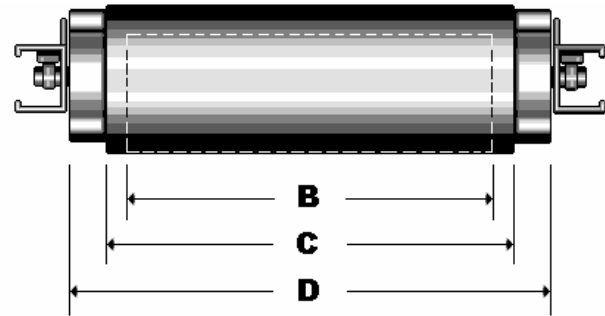

# Overhead Crossbelt Self-Cleaning Magnets

MODEL NO.	
A- Mag. Width	
B- Mag. Length	
C- Belt Width	
D- Pulley Width	
Approx. Weight	

# CROSSBELT DIMENSIONS

MODEL	A	B	C	D	E	F	G	HP	Weight
MCO-316	16	15	18						
MCO-320	20	15	18						
MCO-324	24	15	18						
MCO-330	30	15	18						
MCO-336	36	15	18						
MCO-416	16	21	24						
MCO-420	20	21	24						
MCO-424	24	21	24						
MCO-430	30	21	24						
MCO-436	36	21	24						
MCO-442	42	21	24						
MCO-448	48	21	24						
MCO-454	54	21	24						
MCO-516	16	26	28						
MCO-520	20	26	28						
MCO-524	24	26	28						
MCO-530	30	26	28						
MCO-540	40	26	28						
MCO-548	48	26	28						
MCO-554	54	26	28						
MCO-560	60	26	28						
MCO-616	16	31	34						
MCO-620	20	31	34						
MCO-624	24	31	34						
MCO-630	30	31	34						
MCO-636	36	31	34						
MCO-642	42	31	34						
MCO-648	48	31	34						
MCO-654	54	31	34						
MCO-660	60	31	34						
MCO-720	20	36	40						
MCO-724	24	36	40						
MCO-730	30	36	40						
MCO-736	36	36	40						
MCO-742	42	36	40						
MCO-748	48	36	40						
MCO-754	54	36	40						
MCO-760	60	36	40						
MCO-824	24	41	44						
MCO-830	30	41	44						
MCO-836	36	41	44						
MCO-842	42	41	44						
MCO-848	48	41	44						
MCO-854	54	41	44						
MCO-860	60	41	44						
MCO-924	24	46	48						
MCO-930	30	46	48						
MCO-936	36	46	48						
MCO-942	42	46	48						
MCO-948	48	46	48						
MCO-954	54	46	48						
MCO-960	60	46	48						
MCO-1024	24	51	54						
MCO-1030	30	51	54						
MCO-1036	36	51	54						
MCO-1042	42	51	54						
MCO-1048	48	51	54						
MCO-1054	54	51	54						
MCO-1060	60	51	54						