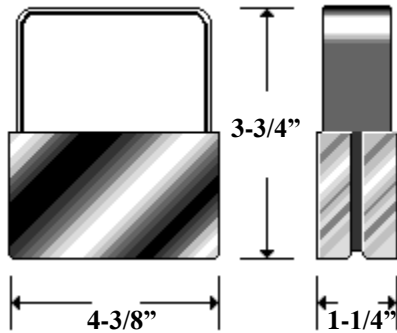

Magnetic Specialties, Inc.
 9812 S.E. Empire Ct.
 Clackamas, OR 97015

Phone: 971-206-2000
 Toll Free: 800-547-6353
 Fax: 971-206-2001

HAND MAGNETS

The model 790 Hand Magnet provides up to 80 lbs. of pull for light industrial applications. Using special high-power Ceramic 8 material in a compact design provides the versatility needed for small parts handling. Quantity discounts are available.