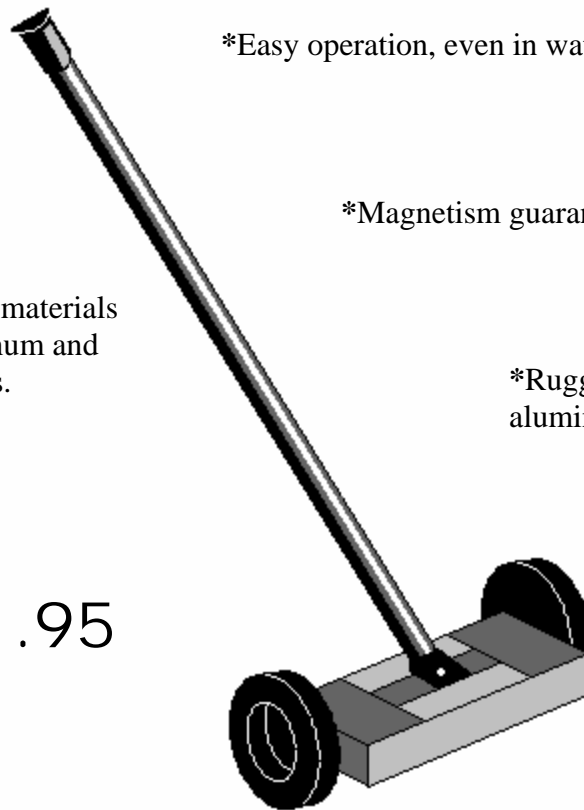

Magnetic Specialties, Inc.
9812 S.E. Empire Ct.
Clackamas, OR 97015

Phone: 971-206-2000
Toll Free: 800-547-6353
Fax: 971-206-2001

MAGNETIC SWEEPERS

For FLOORS, PARKING LOTS, YARDS

Reduce the cost of flat tires and personal injuries on the job site. Pick up dangerous scrap metal (nails, screws, wire, staples and other remnants) from traffic areas with permanent magnetic sweepers from **Magnetic Specialties, Inc.**

*Clean construction sites, shop floors, loading docks, parking areas.

*Easy operation, even in water

*Magnetism guaranteed for 100 years.

*Separate magnetic materials from copper, aluminum and other non-magnetics.

*Rugged construction, aluminum housing.

ONLY $71.95

MS12 Pictured

Can be shipped via UPS. Terms: Open acct. or C.O.D.

MODEL	WIDTH	AREA	WEIGHT	PRICE
MS12	12"	60 Sq. in	15 lbs	$ 71.95
MS24	24"	120 Sq. in	27 lbs	$111.95
MS36	36"	180 Sq. in	45 lbs	$161.95

OPERATION: Push sweeper over material to collect it. When full, remove debris from magnet using gloves or heavy shop towel. Shipped assembled except for detached handle.