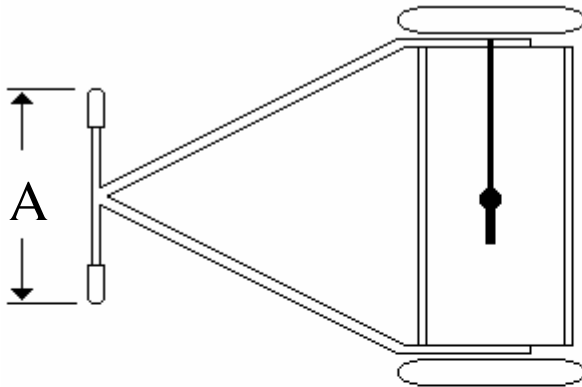

# MODEL 1400 SHOP SWEEPER

For ferrous metal cleaning of flat, smooth flooring. The 1400 series shop sweeper is designed with a release lever to ease removal of ferrous materials. Extremely rugged and built to last out of welded stainless and mild steel. Utilizing our special "CER8" magnetics to provide the optimum field strength and coverage.

- Light Weight
- Handle design for easy cleaning
- All welded construction
- Powerful permanent magnet

MODEL	A	B	C
MSF-1412	14"	36"	12"
MSF-1418	14"	36"	18"
MSF-1424	14"	36"	24"
MSF-1430	14"	36"	30"
MSF-1436	14"	36"	36"